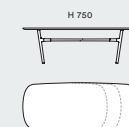

Obi

Piano in legno impiallacciato bordo sagomato
Top in veneered wood with shaped edge

Piano in ceramica bordo smussato
Rounded edge ceramic top

Tavolo Obi
L / W 2100 x H 732 x P / D 1020