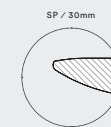

Obi

Piano in legno impiallacciato bordo sagomato
Top in veneered wood with shaped edge

Piano in ceramica bordo smussato
Rounded edge ceramic top

Tavolo Obi
L / W 2100 x H 732 x P / D 1020