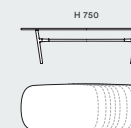

Obi

Piano in legno impiallacciato bordo sagomato
Top in veneered wood with shaped edge

Piano in ceramica bordo smussato
Rounded edge ceramic top

Tavolo Obi
L / W 2100 x H 732 x P / D 1020