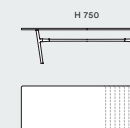

Obi

Piano in legno impiallacciato bordo sagomato
Top in veneered wood with shaped edge

Piano in ceramica bordo smussato
Rounded edge ceramic top

Tavolo Obi
L / W 2100 x H 732 x P / D 1020